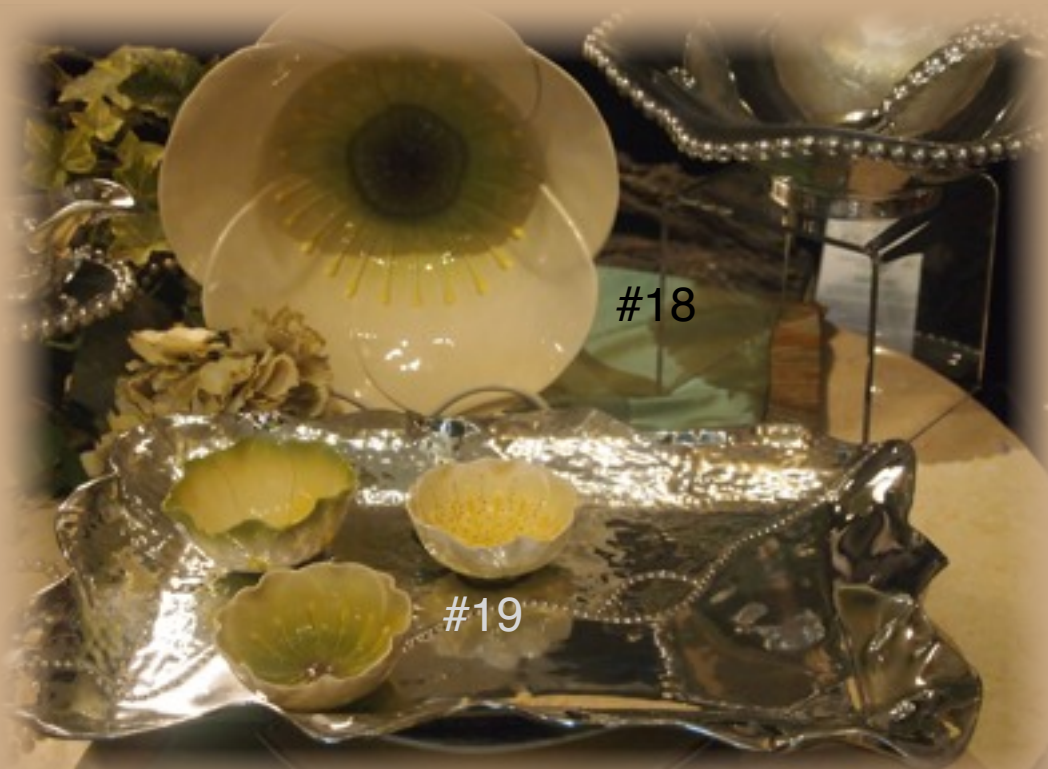

Heather Levey & Nathaniel Sinn Bridal Registry. Wedding date: April 2, 2011.

Shower dates: December 11, 2011, January 29, 2011 & February 12, 2011.

All gifts will be gift wrapped & delivered to the showers & wedding gifts to Heather & Nate prior to the wedding. To place an order, please call -216 421-1717 or free-877 811-1007.

18. Hand made in So. Africa, each bowl is botanically correct depicting a Japanese Poppy flower. Lightweight yet durable, these beautiful heirlooms are dishwasher, oven & microwave safe! Heather selected this versatile serving bowl, 10.6" dia. $189-Available: 1

19. Set of three Japanese Poppy ramakins. $100 set-Available: 1 set